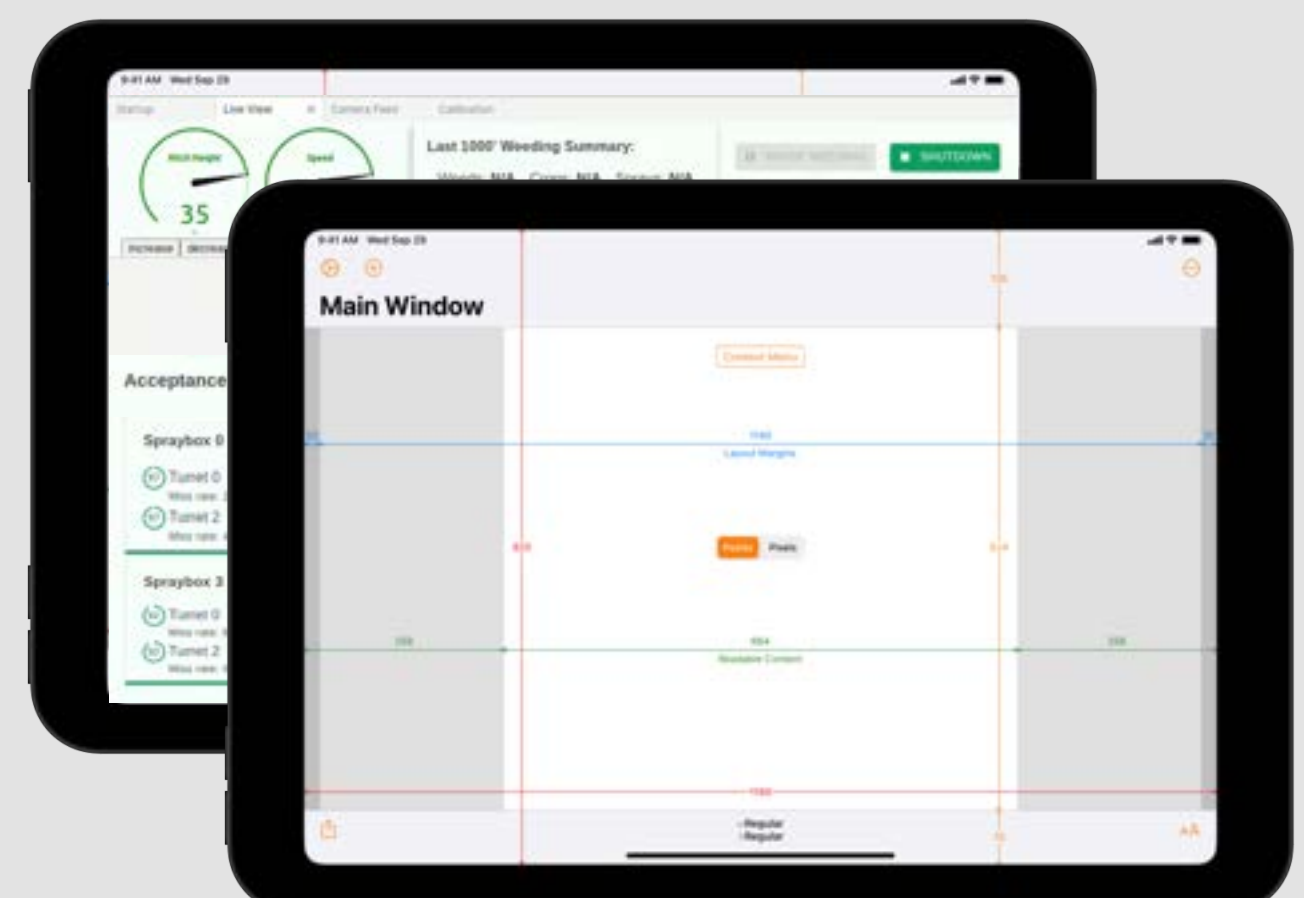

Lightweight, no compaction and access the field when you need to.

Kills weeds regardless of size.

Designed for Ease of Use

EASY TO ATTACH

Attaches to any tractor via the category two 3-point hitch and PTO.

EASY TO ADJUST

SprayBoxes can be moved, added or removed to fit your bed widths and planting configurations. Each SprayBox slides easily on mounted rails for quick adjustment.

EASY TO OPERATE

The tablet-based user interface is intuitive and easy to use. All setup, testing and operational features are at your fingertips.

Connectivity Features

Download over-the-air updates, new crop models and agronomic data.

Wi-Fi enabled so you can connect it to your own network easily.

No connectivity required to operate in the field.

The system has dual SIM cards and is able to run on two cellular networks at the same time + Starlink.