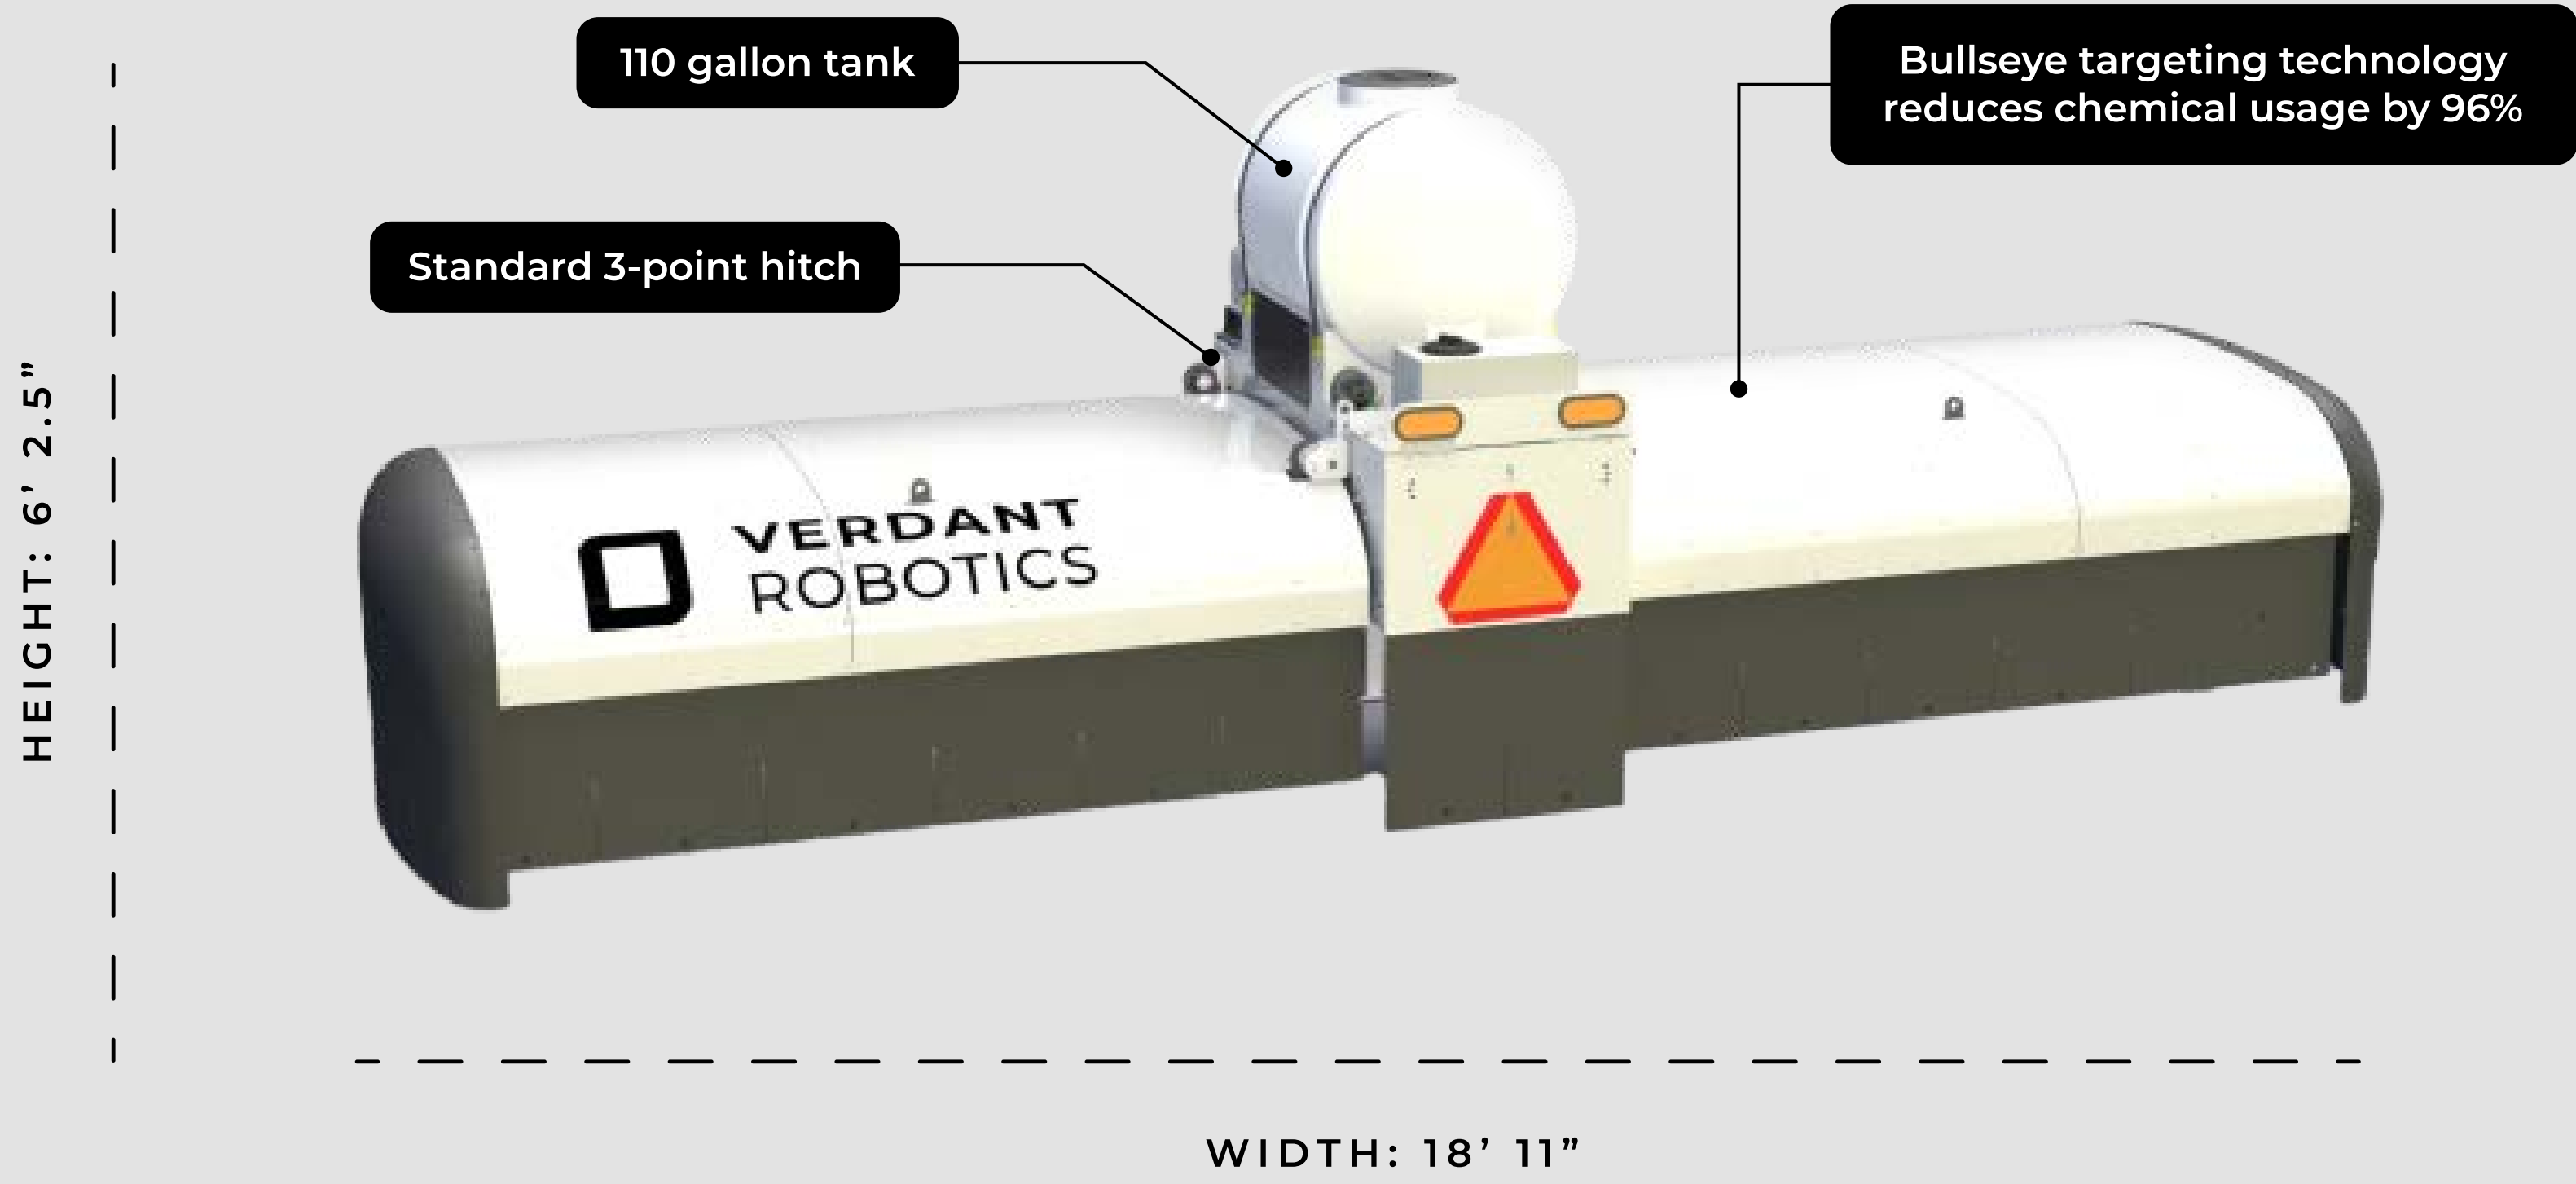

In Less Than One Year
for most operations

SHARPSHOOTER SMART SPRAYER

Millimeter accuracy using 96% less input.

The only Smart Sprayer that weeds, thins, fertilizes or applies any input to all your crops regardless of size or spacing.

Target and eliminate weeds right next to the crop so you won't need to send in a hand crew to finish the job.

POSITION A

POSITION B

99% ACCURACY

Bullseye Targeting Technology

Verdant's proprietary Bullseye Targeting Technology identifies your crop and the weeds in your field with 99% accuracy.

The Sharpshooter is the only Smart Sprayer with aimable nozzles that use Verdant's Bullseye targeting technology to put the precise amount of product exactly where it's needed with millimeter accuracy.