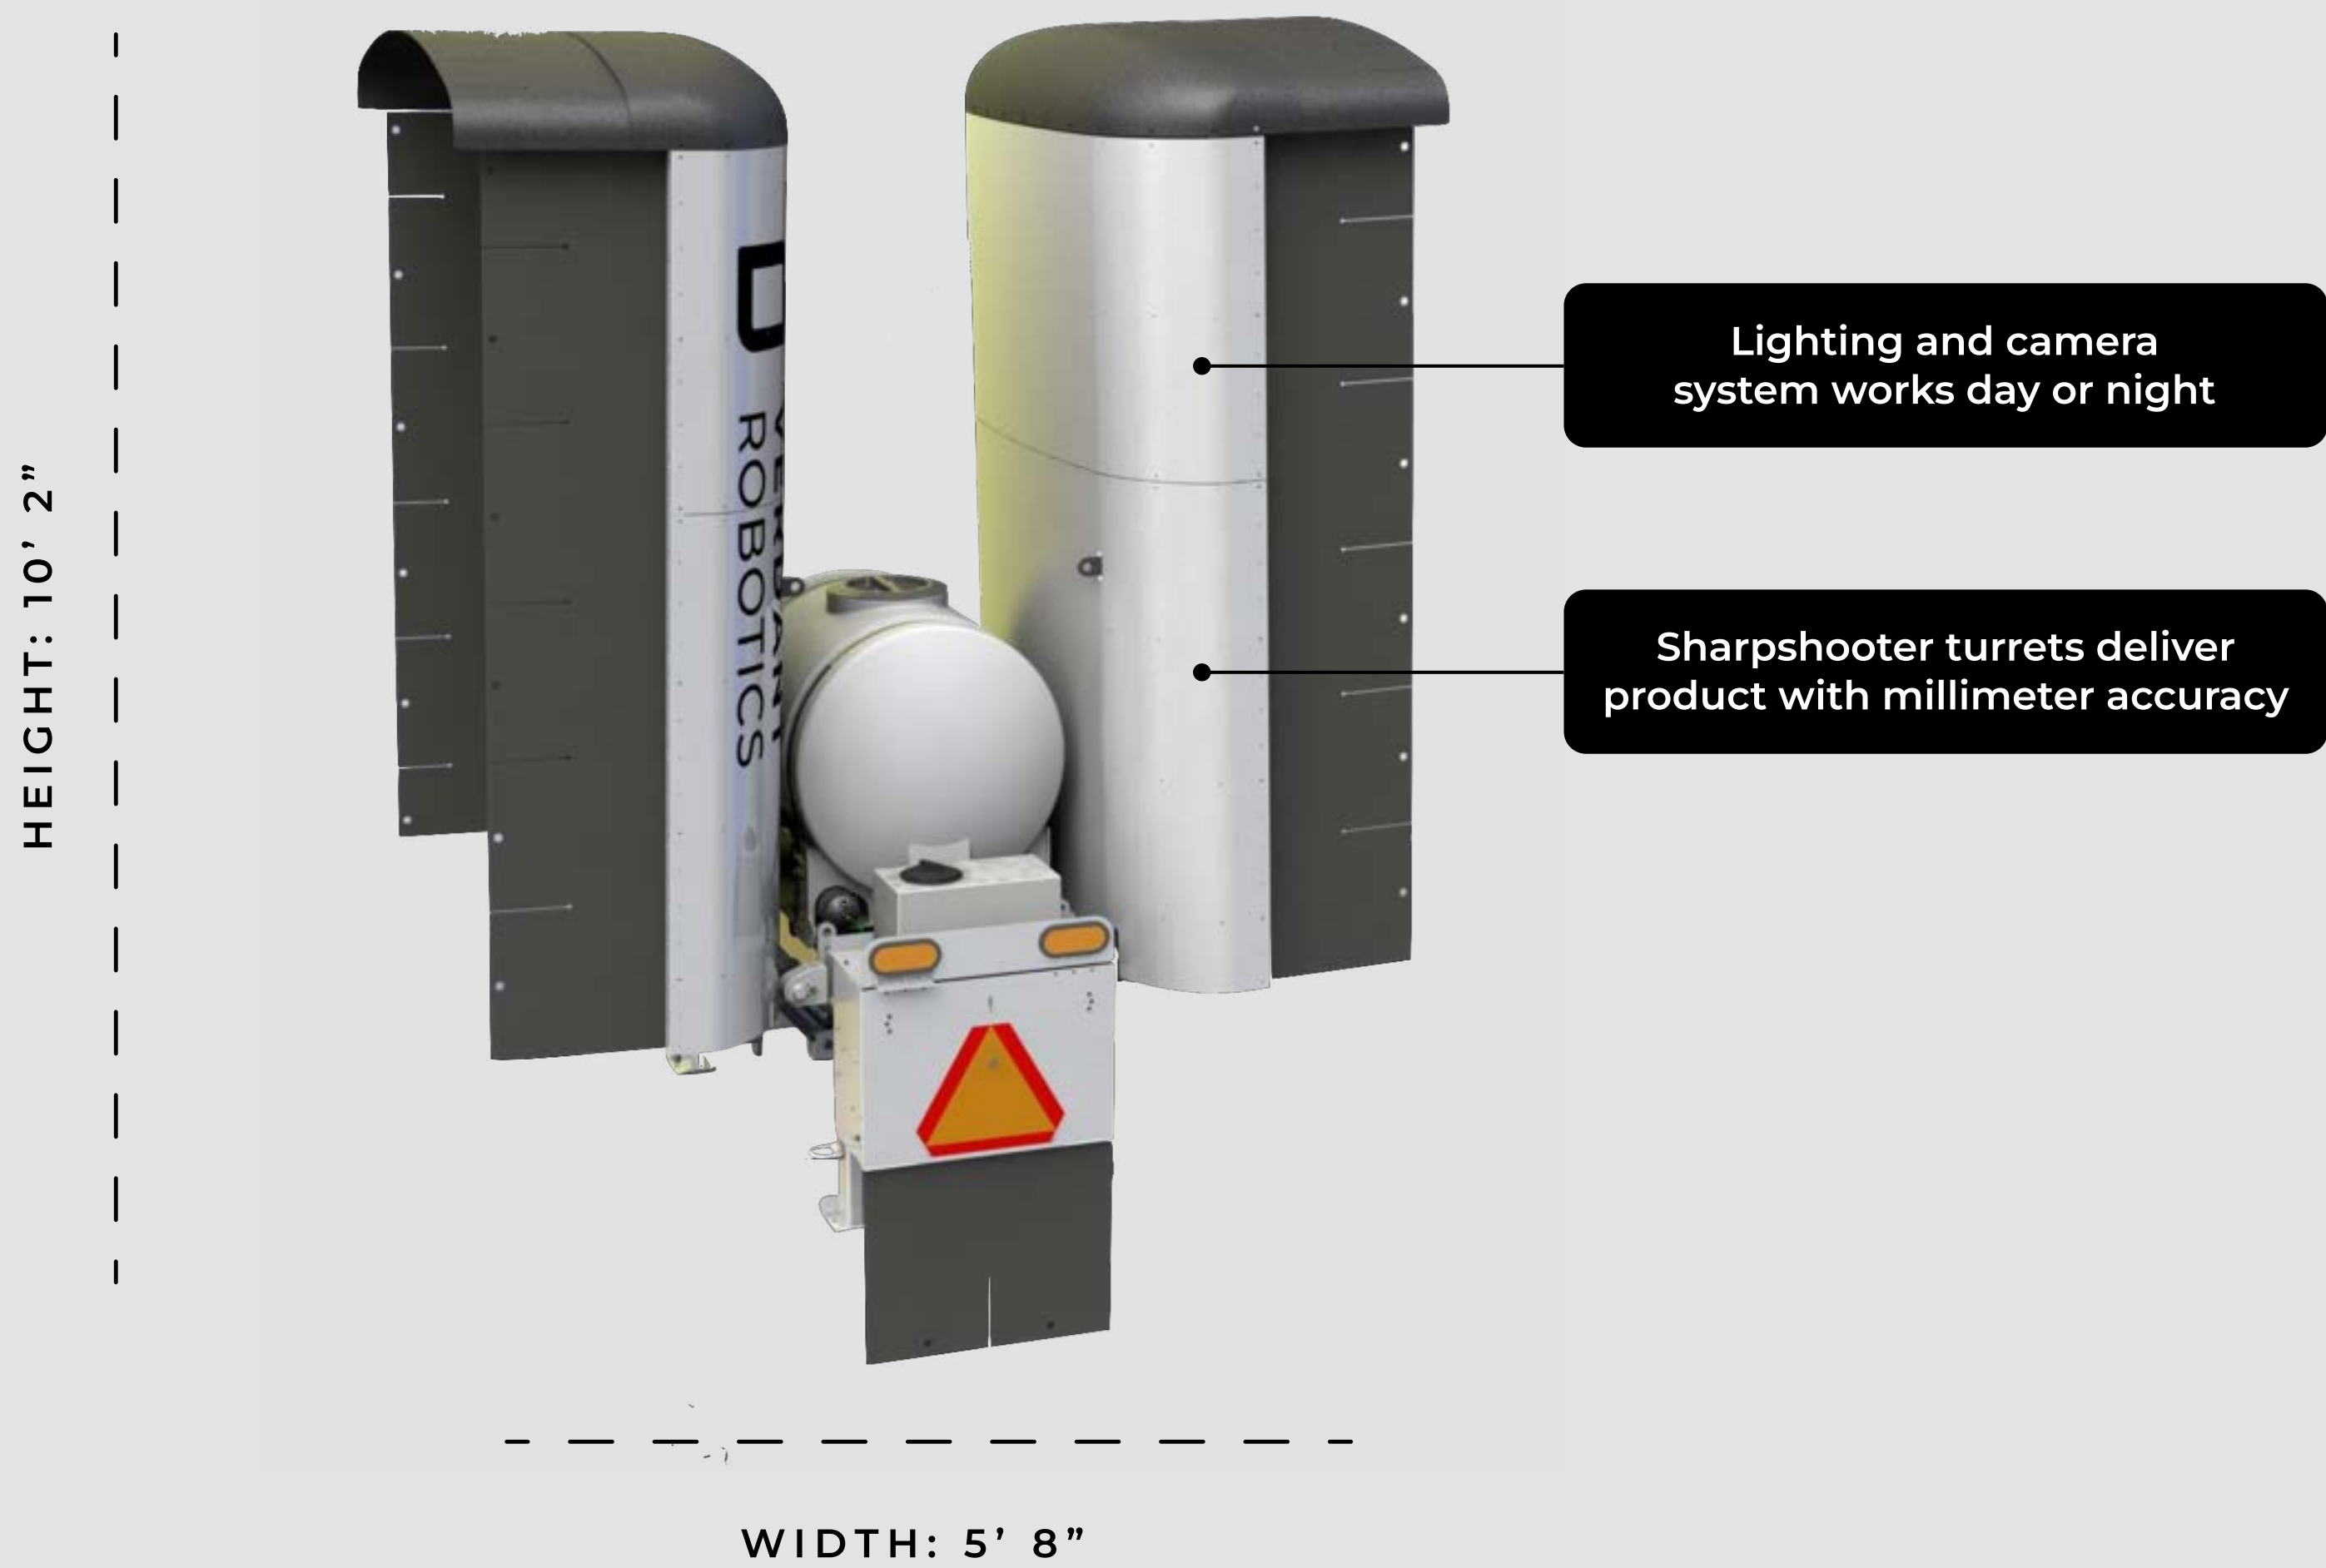

In Less Than One Year
for most operations

SHARPSHOOTER SMART SPRAYER

Millimeter accuracy using 96% less input.

The only Smart Sprayer that weeds, thins, fertilizes or applies any input to all your crops regardless of size or spacing.

Target and eliminate weeds right next to the crop so you won't need to send in a hand crew to finish the job.

POSITION A

POSITION B

99% ACCURACY

Bullseye Targeting Technology

Verdant's proprietary Bullseye Targeting Technology identifies your crop and the weeds in your field with 99% accuracy.

The Sharpshooter is the only Smart Sprayer with aimable nozzles that use Verdant's Bullseye targeting technology to put the precise amount of product exactly where it's needed with millimeter accuracy.